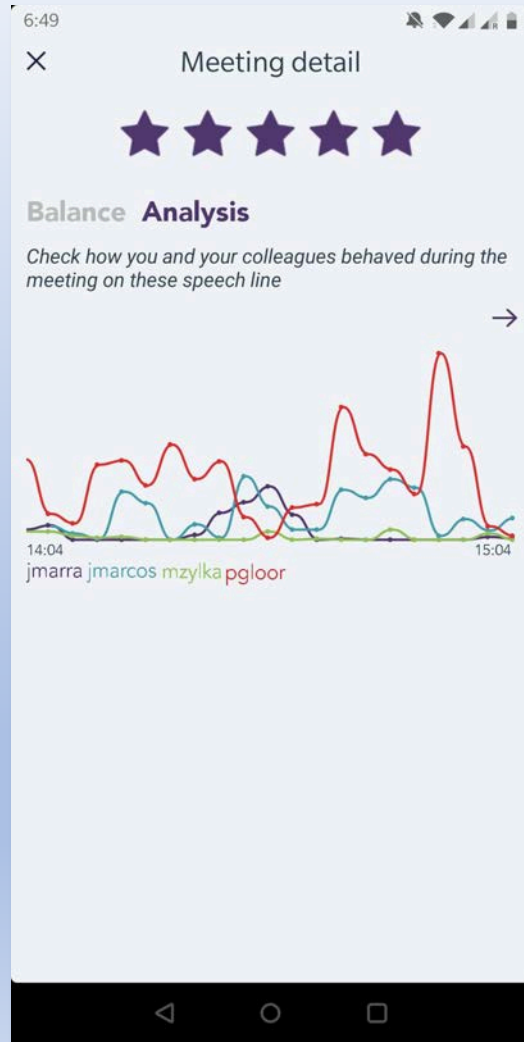

Social Compass – Meeting Balancer