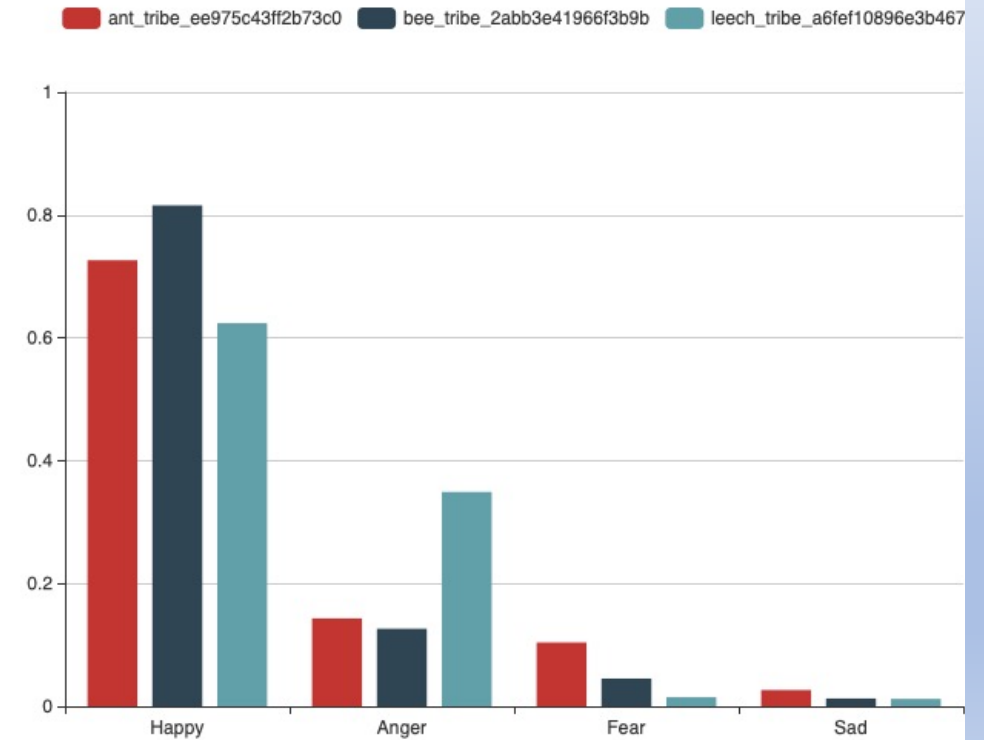

Measuring Bee/Ant/Leech-Tribes

PERSONALITY

EMOTIONS