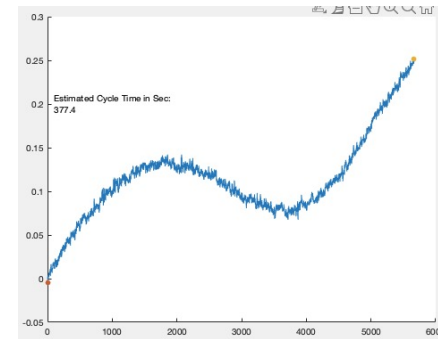

# Measuring Emotions using Plants as BioSensors

Classical

Seconds from lowest to highest leaf position:  
188.7

Yodeling

Seconds from lowest to highest leaf position:  
**67.8**

Mimosa Pudica & Codariocalyx Motorius