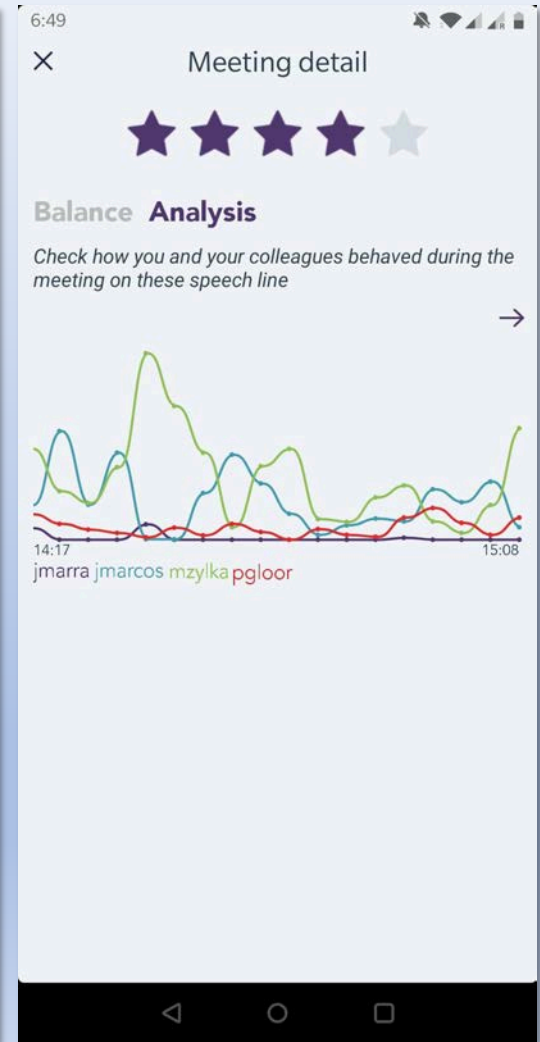

Social Compass – Meeting Balancer