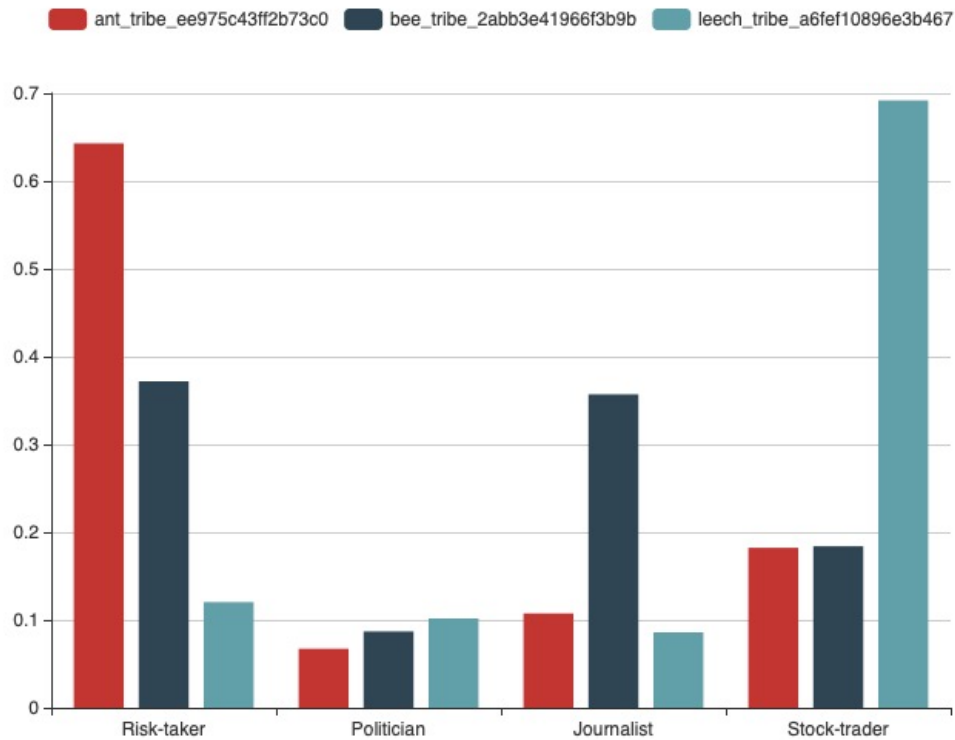

## Personality

Politician  
41.2%

Journalist  
32.1%

Risk-taker  
15.9%

Stock-trader  
10.8%

## Alternative Realities

Spiritualism  
7.2%

Nerd  
13.6%

Fatherlander  
63.8%

Treehugger  
15.4%

# Measuring Bee/Ant/Leech-Tribes

## PERSONALITY