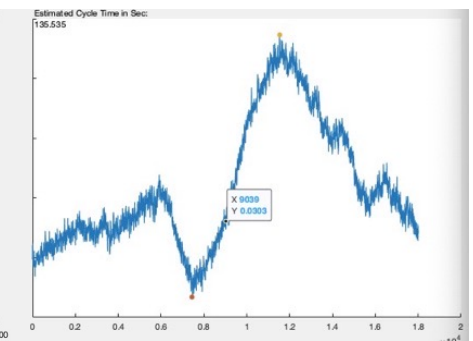

# Measuring Emotions using Plants as BioSensors

Classical

Seconds from lowest to highest leaf position:  
188.7

Yodeling

Seconds from lowest to highest leaf position:  
**67.8**

Mimosa Pudica & Codariocalyx Motorius

# Measuring Emotions using Plants as BioSensors

Mimosa Pudica & Codariocalyx Motorius

Classical

Seconds from lowest to highest leaf position:  
188.7

Yodeling

Seconds from lowest to highest leaf position:  
**67.8**