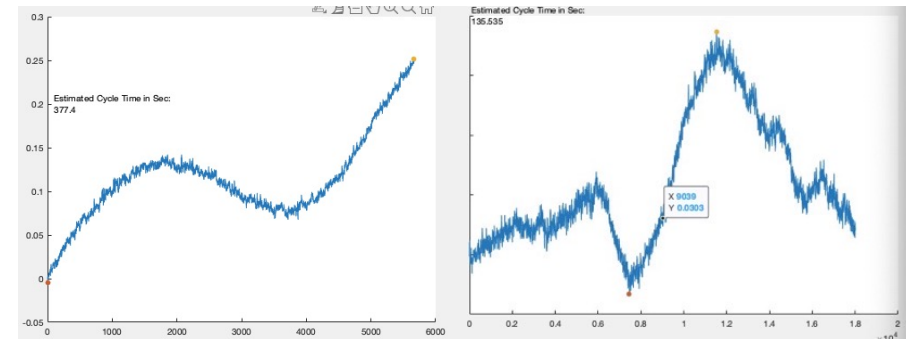

# Measuring Emotions using Plants as BioSensors

Classical

Seconds from lowest to highest leaf position:  
188.7

Yodeling

Seconds from lowest to highest leaf position:  
**67.8**

Mimosa Pudica & Codariocalyx Motorius