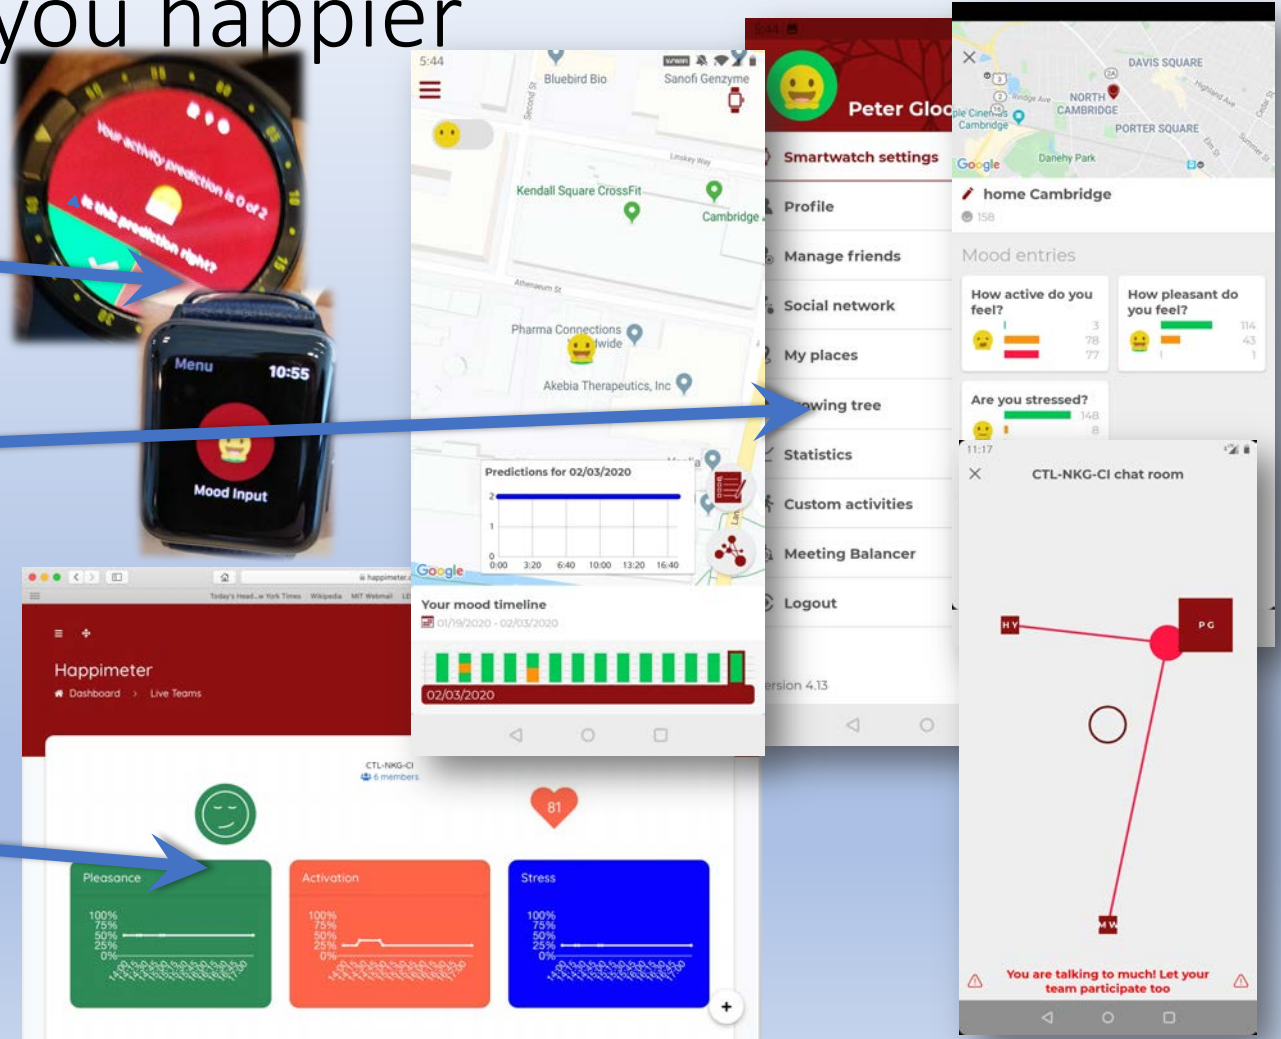

# Contents

1. Creating COINs at MIT
2. Entangling COINs
- 3. Measuring creative swarms**
  1. Measuring networks
  - 2. Measuring emotions**
  3. Measuring morals
  4. Measuring tribes
4. Virtual Mirroring to create entangled COINs

# Knowing what makes you happy will make you happier

Happimeter consists of four components:

1. An Android Wear / Apple smartwatch that tracks acceleration, heart rate, voice, and location
2. An Android/iPhone app that transmits data to the server, and visualizes (shared) happiness
3. A machine learning backend in the AWS cloud, predicting pleasance (88%), activation (79%), stress (74% accuracy)
4. A Website that visualizes results and allows users to create/manage groups of friends and teams