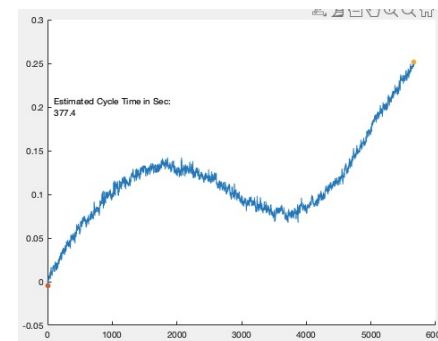

Mimosa Pudica & Codariocalyx Motorius

Classical