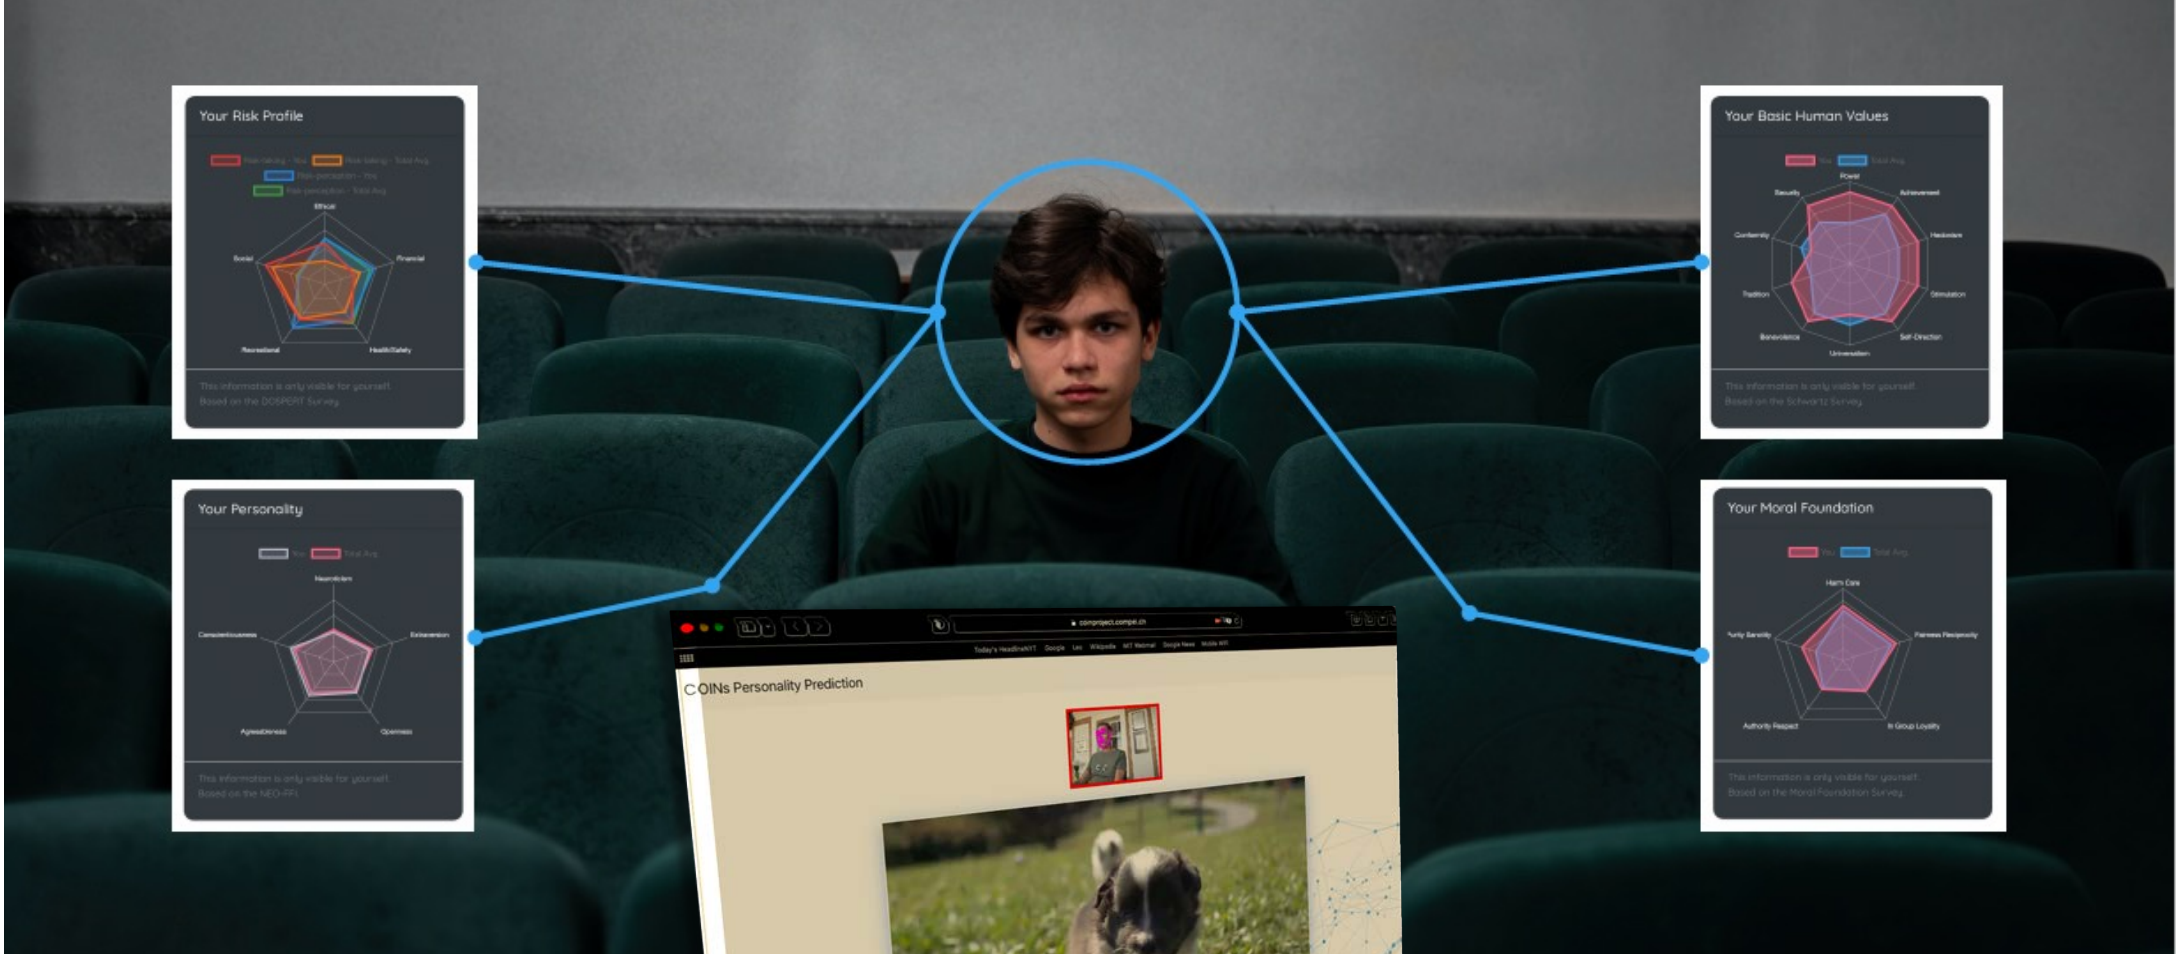

coinsapp.com.pl

COINS Personality Prediction

Video player interface showing a dog in a field. A small inset window shows the man's face from the theater.