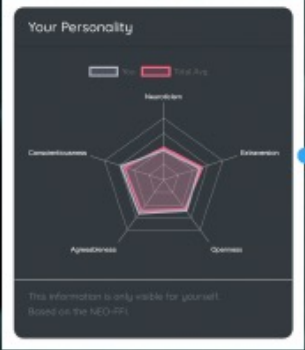

# Contents

1. Creating COINs at MIT
2. Entangling COINs
- 3. Measuring creative swarms**
  1. Measuring networks
  2. Measuring emotions
  - 3. Measuring morals**
  4. Measuring tribes
4. Virtual Mirroring to create entangled COINs

# Groupflow as Beeflow/Antflow/Leechflow

	goal	benefits	example
<b>Beeflow</b>	create	to self + to others	Create painting, play Jazz in a band, designing new product
<b>Antflow</b>	win	to self	Play online game, play soccer match
<b>Leechflow</b>	exploit	to self (from others)	Devise pyramid scheme, engage in mobbing

# Personality and Motivation

	Bee	Ant	Leech
Values	Self-transcendence self-direction/benevolence	Tradition/authority Conformity/security	Achievement/Power
Personality	Openness	Conscientiousness	(Neuroticism?)
Morals	Fairness/care		Unfairness
Risk taking	Social risks	Financial/health risks	Ethical risks