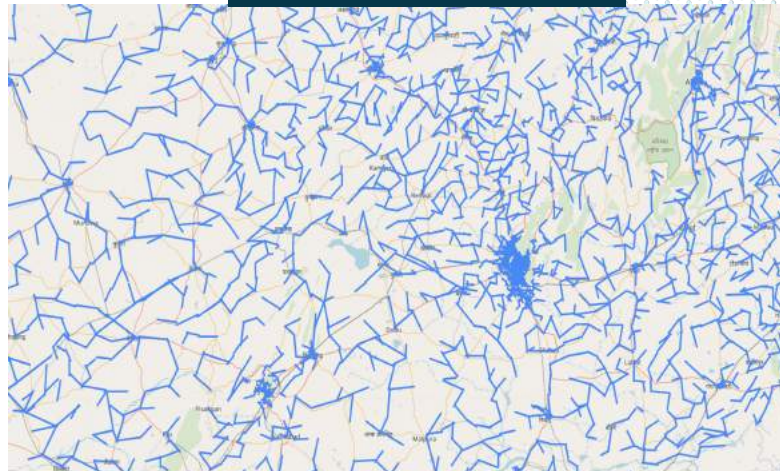

Image recognition on road and city cameras for visual observations

Sensor readings from connected vehicles

Sensor readings from mobile devices

More...

TRADITIONAL WEATHER STATIONS

=200Km

Few

“VIRTUAL” SENSORS