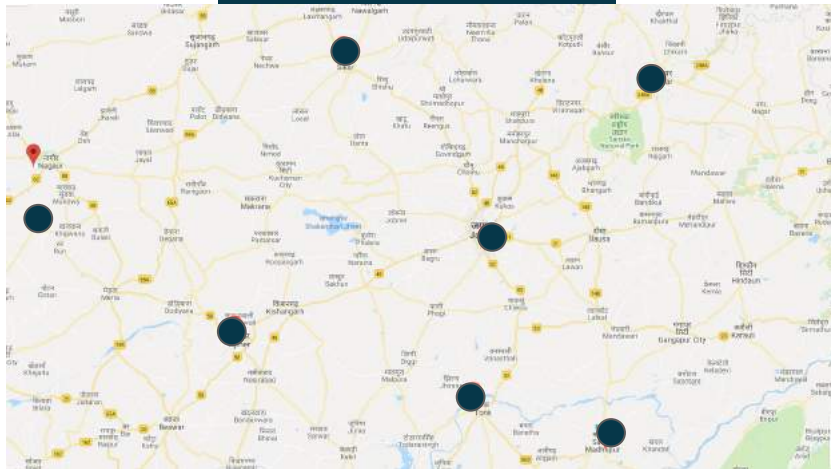

Image recognition on road and city cameras for visual observations

Sensor readings from connected vehicles

Sensor readings from mobile devices

More...

TRADITIONAL WEATHER STATIONS

=200Km

Few

“VIRTUAL” SENSORS