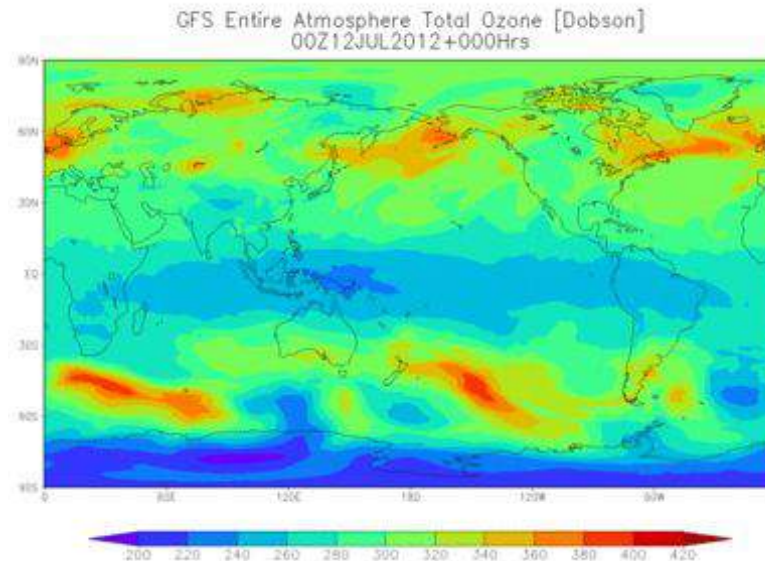

Models are Course

NWS Global Model - 28Km Resolution

Source: Integrated Surface Dataset, NOAA <https://data.nodc.noaa.gov/cgi-bin/iso?id=qov.noaa.ncdc:C00532>

483 dead in Kerala floods and landslides, losses more than annual plan outlay: Pinarayi Vijayan